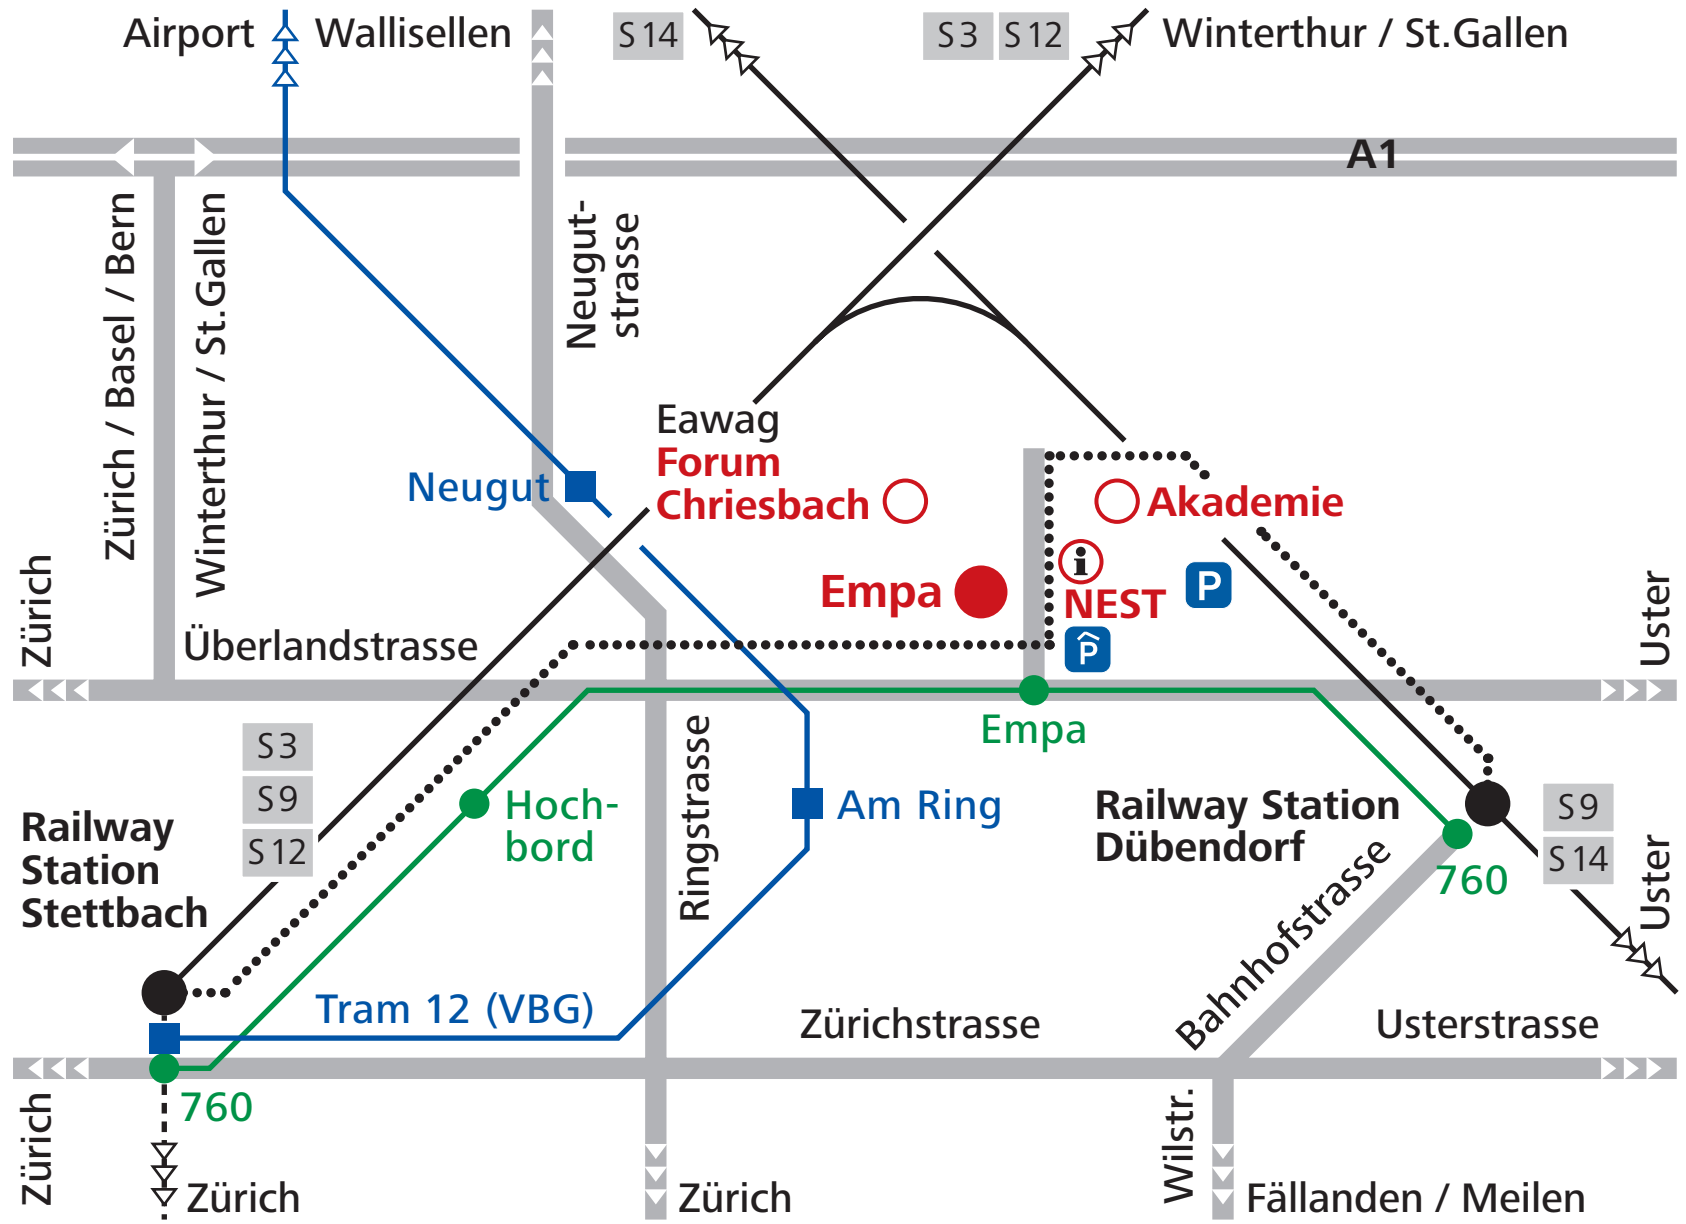

Main connections to the Empa location in Dübendorf (extensive)

Überlandstrasse 129
CH-8600 Dübendorf
Phone +41 58 765 11 11
Fax +41 58 765 11 22
www.empa.ch

Address for GPS/sat nav:
Eduard-Amstutz-Strasse,
8600 Dübendorf

Please do use public transport.
There is only very limited parking available.

● Bus Stop ■ Glattalbahn Stop Footpath Dübendorf 10 min, Stettbach 20 min