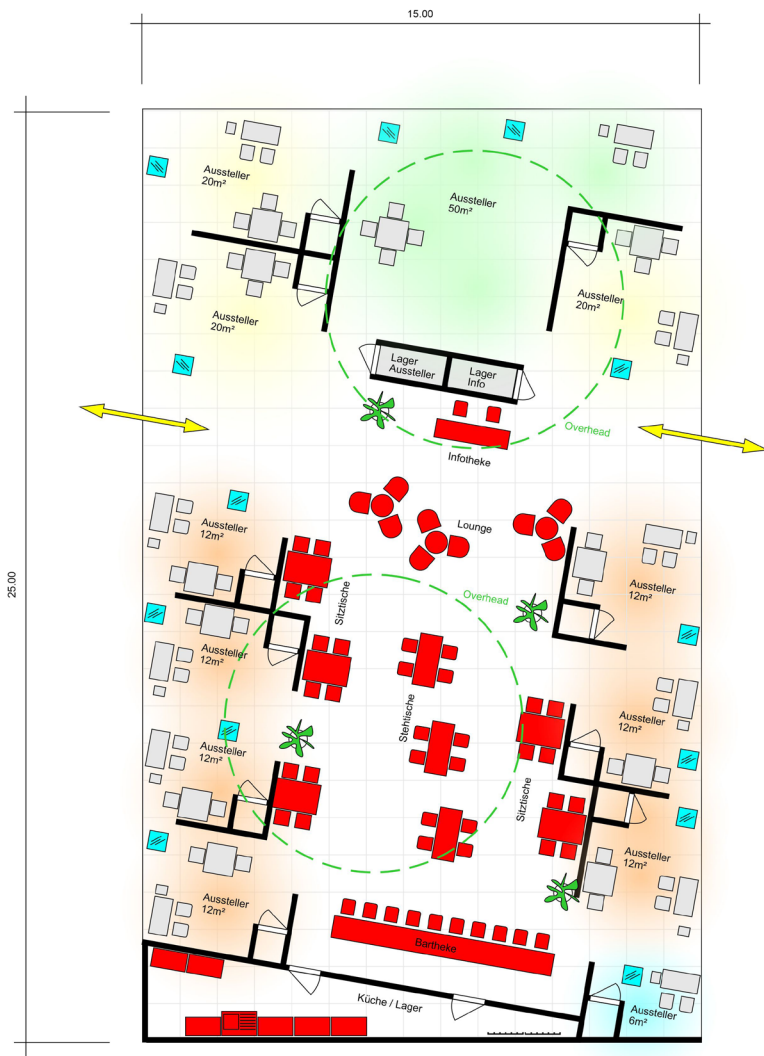

Swissmem Innoteq 2025, Bern

Grundriss	03
Perspektiven	04 -10
Version	13.08.2024
Design by	br

Swissmem, Innoteq 2025, Bern

Swissmem, Innoteq 2025, Bern

Swissmem, Innoteq 2025, Bern

© by SYMA-SYSTEM AG, Panoramastrasse 19, CH-9533 Kirchberg, T +41 71 932 32 32, F +41 71 932 32 33, messeservices@syoma.ch, www.syoma.ch